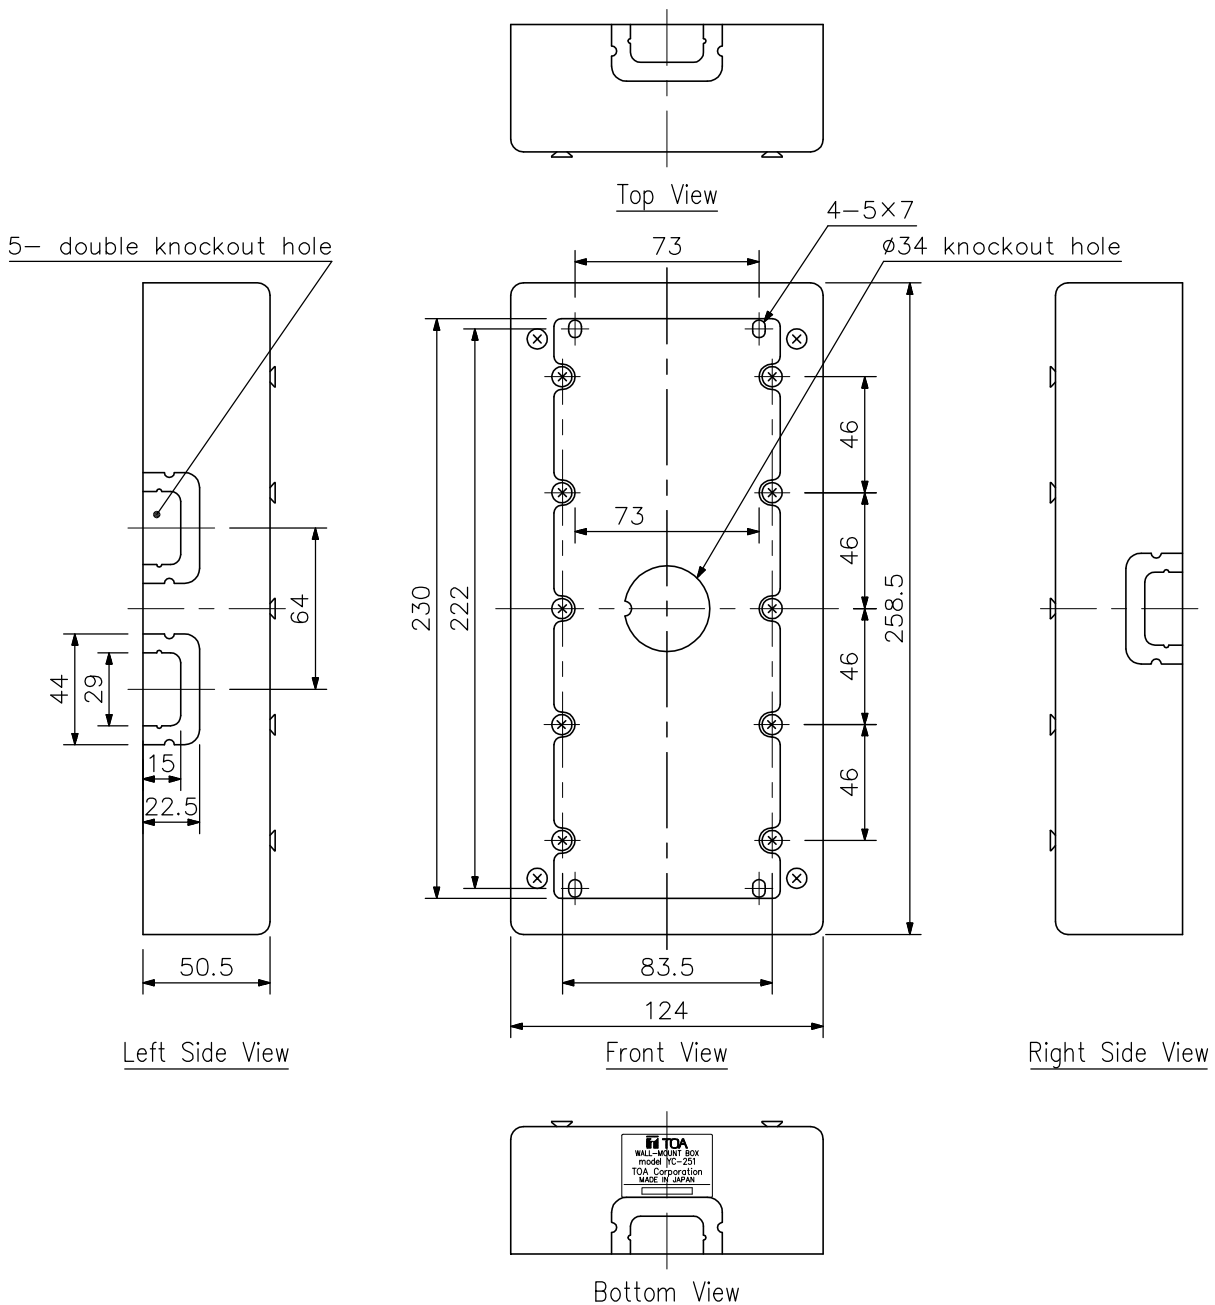

DESCRIPTION

The YC-251 is a wall-mount box designed for the N-8031MS Flush-mount Hands-Free Master Station. It permits the N-8031MS to be installed on a wall when the N-8031MS can not be flush-mounted on a wall.

SPECIFICATIONS

Finish	Surface-treated steel plate, white
Dimensions	124 (W) × 258.5 (H) × 50.5 (D) mm
Weight	1060 g

APPEARANCE

UNIT:mm SCALE:1/3